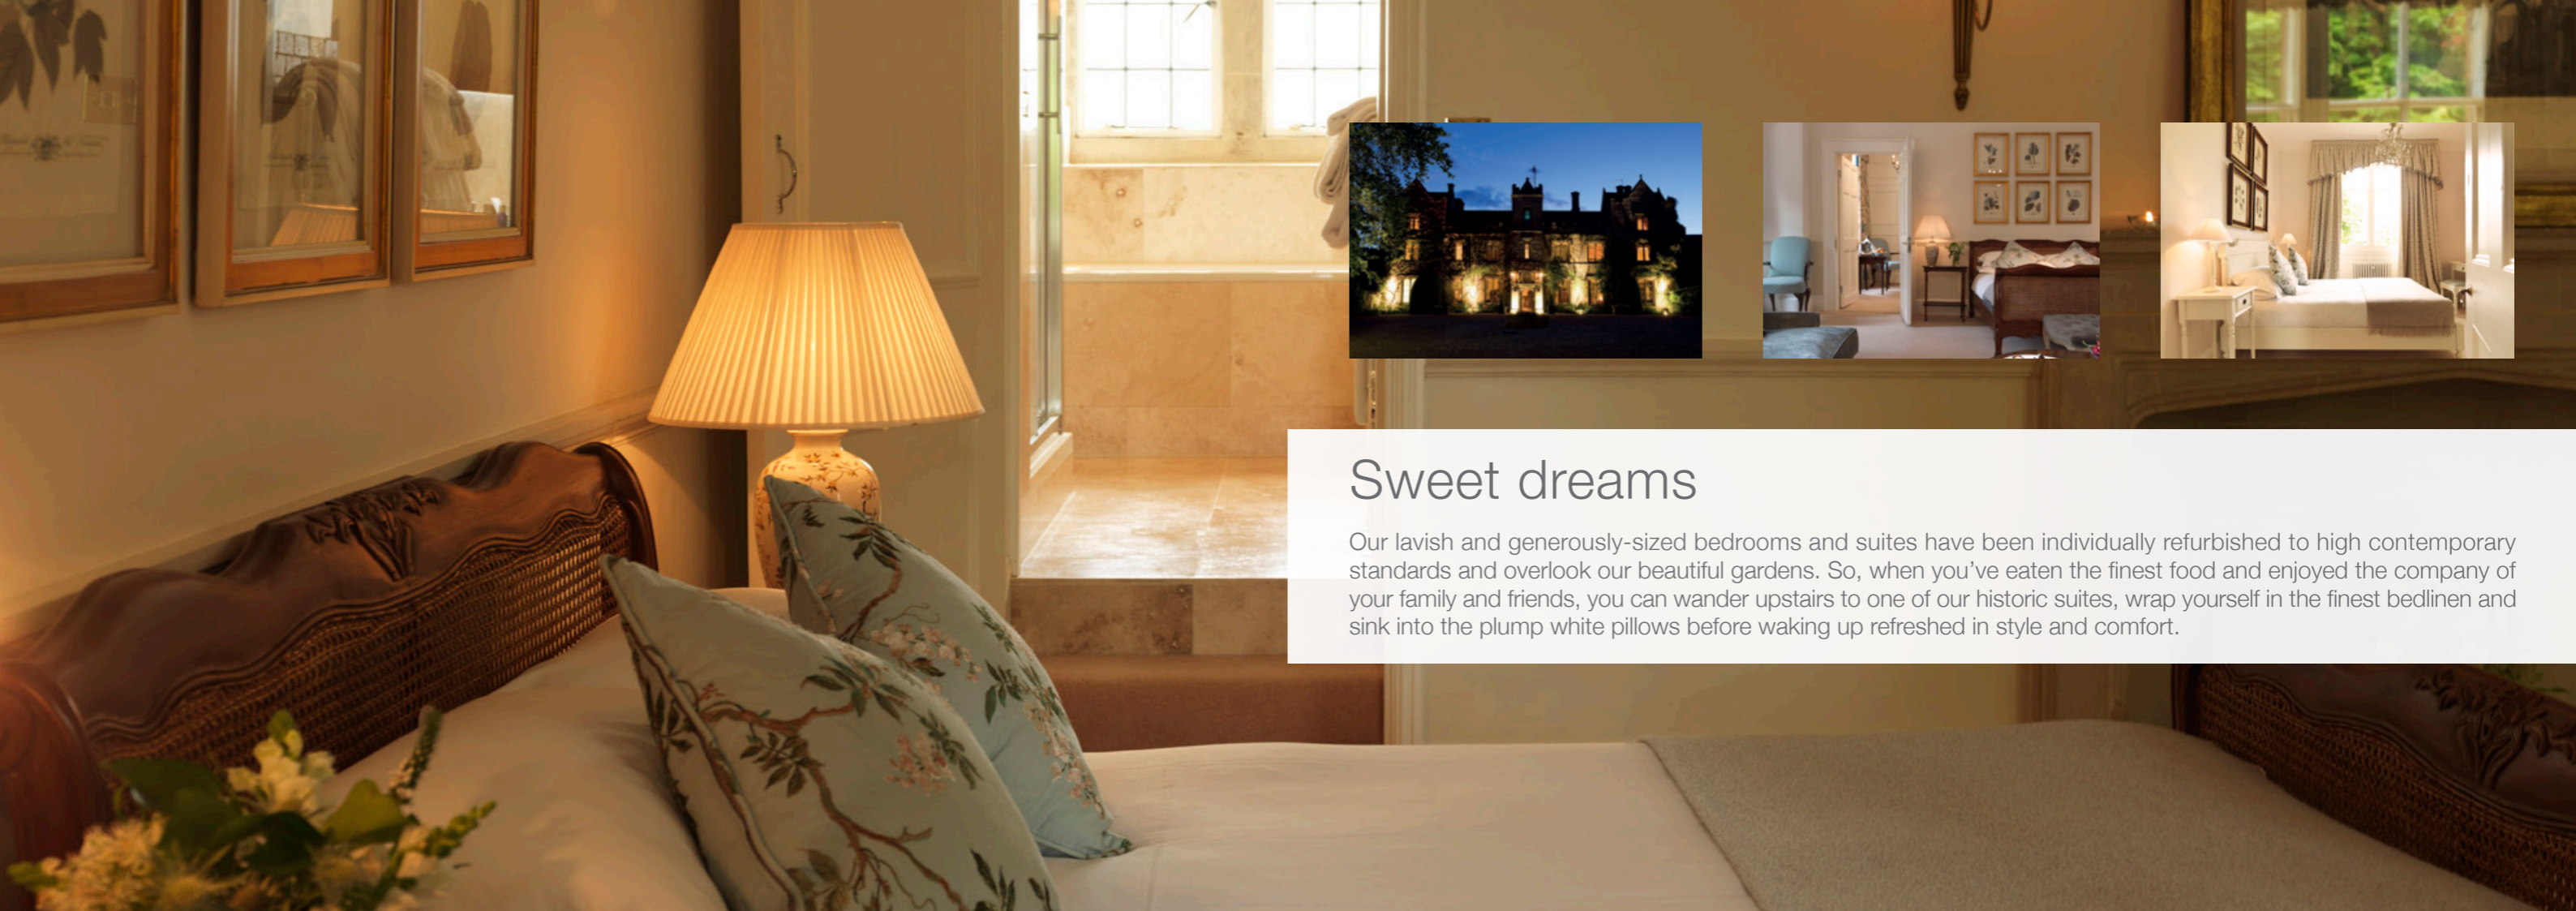

Our medieval Baron's Hall with its Tudor oak-panelling lends itself perfectly to the atmosphere of a more formal occasion whilst our Georgian Room is a comfortable open space for a relaxed meal with friends or colleagues.

## Sweet dreams

Our lavish and generously-sized bedrooms and suites have been individually refurbished to high contemporary standards and overlook our beautiful gardens. So, when you've eaten the finest food and enjoyed the company of your family and friends, you can wander upstairs to one of our historic suites, wrap yourself in the finest bedlinen and sink into the plump white pillows before waking up refreshed in style and comfort.